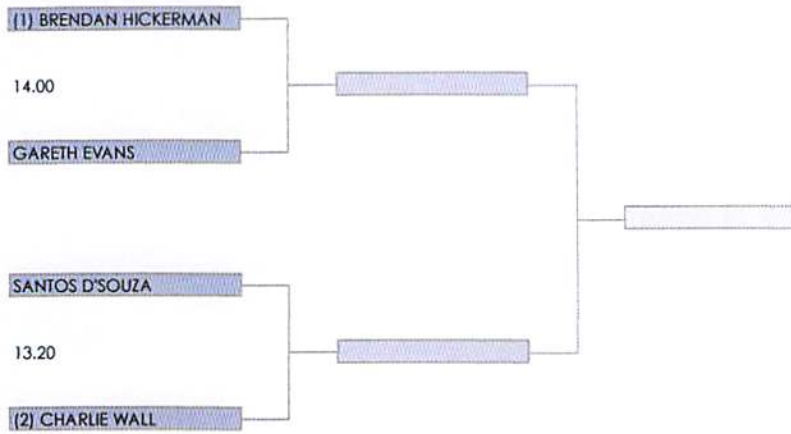

MENS DERBYSHIRE SQUASH CLOSED 2018  
Best of 5 par 11

LADIES DERBYSHIRE SQUASH CLOSED 2018  
BEST OF 5 PAR 11

MENS 035s DERBYSHIRE SQUASH CLOSED 2018  
BEST OF 5 PAR 11

MENS 045s DERBYSHIRE SQUASH CLOSED 2018  
BEST OF 5 PAR 11

MENS 055s DERBYSHIRE SQUASH CLOSED 2018

BEST OF 5 ENGLISH 9

MENS 065s DERBYSHIRE SQUASH CLOSED 2018  
PAR 15 BEST OF 5 - 2 CLEAR AT 14-14

	NEIL	ROB	JOHN
NEIL NIGHTINGALE	\	16.40	12.40
ROBERT LATHBURY	16.40	\	18.40
JOHN ROBERTSON	12.40	18.40	\