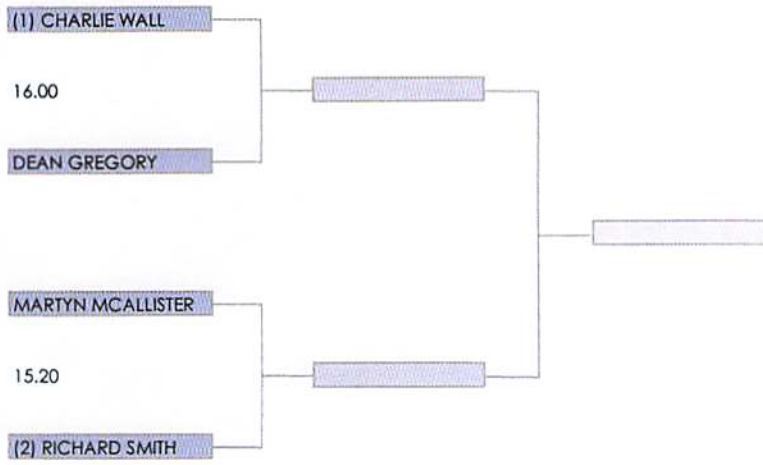

MENS DERBYSHIRE SQUASH CLOSED 2018  
Best of 5 par 11

LADIES DERBYSHIRE SQUASH CLOSED 2018  
BEST OF 5 PAR 11

MENS 035s DERBYSHIRE SQUASH CLOSED 2018  
BEST OF 5 PAR 11

MENS 045s DERBYSHIRE SQUASH CLOSED 2018  
BEST OF 5 PAR 11

MENS 055s DERBYSHIRE SQUASH CLOSED 2018

BEST OF 5 ENGLISH 9

MENS 065s DERBYSHIRE SQUASH CLOSED 2018  
PAR 15 BEST OF 5 - 2 CLEAR AT 14-14

	NEIL	ROB	JOHN
NEIL NIGHTINGALE	\	16.40	12.40
ROBERT LATHBURY	16.40	\	18.40
JOHN ROBERTSON	12.40	18.40	\